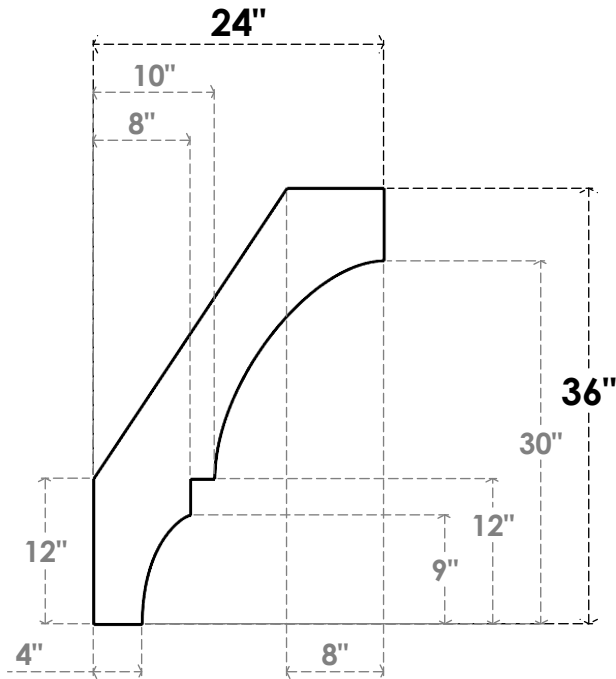

ITEM NUMBER: BRCPC055X24000X36000BOA

5 1/2"W X 24"D X 36"H BALBOA ARCHITECTURAL GRADE PVC CLOSED KNEE BRACE

SIDE PROFILE

FRONT PROFILE

ISOMETRIC

EKENA MILLWORK
 2300 WEST MAIN ST.
 CLARKSVILLE, TX 75426
 TOLL FREE: 866-607-0453
 WWW.EKENAMILLWORK.COM