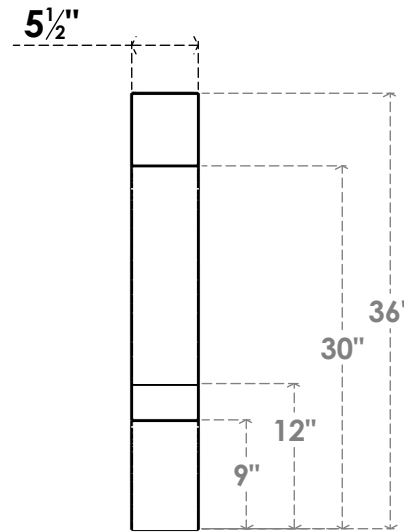

ITEM NUMBER: BRCPC055X24000X36000BOA

5 1/2"W X 24"D X 36"H BALBOA ARCHITECTURAL GRADE PVC CLOSED KNEE BRACE

SIDE PROFILE

FRONT PROFILE

ISOMETRIC

EKENA MILLWORK
 2300 WEST MAIN ST.
 CLARKSVILLE, TX 75426
 TOLL FREE: 866-607-0453
 WWW.EKENAMILLWORK.COM

NOTES

1. INSTALLATION TO BE COMPLETED IN ACCORDANCE WITH MANUFACTURER'S SPECIFICATIONS.
2. DRAWING MAY NOT BE TO SCALE
3. THIS DRAWING IS INTENDED FOR DESIGN AND PLANNING PURPOSES ONLY.
4. ALL INFORMATION CONTAINED HEREIN WAS CURRENT AT THE TIME OF DEVELOPMENT BUT MUST BE REVIEWED AND APPROVED BY THE PRODUCT MANUFACTURER TO BE CONSIDERED ACCURATE.
5. ARCHITECTURAL GRADE PVC PRODUCTS ARE MADE FROM EXPANDED CELLULAR PVC AND COME NATURALLY WHITE BUT MAY BE PAINTED